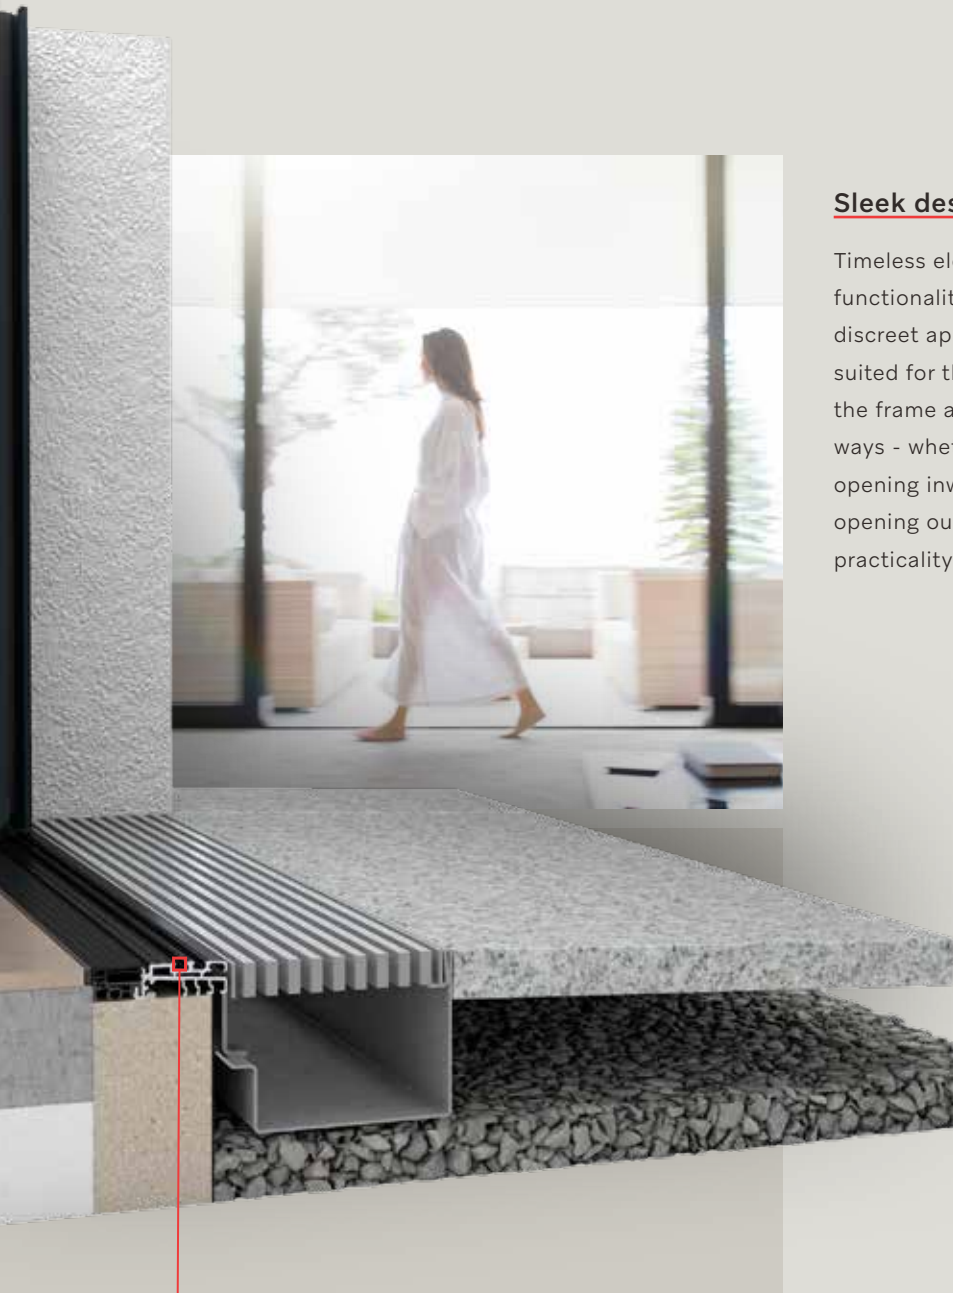

100 %
level and flush with the floor!

Can be used in many ways

Thermally separated system threshold to be embedded in the floor with only 20 mm of floor structure necessary for all requirements and designs.

Quality guarantee

Safety thanks to CE-tested UNILUX in-house development: The Plano zero threshold is classified as barrier-free according to DIN EN 18040, is CE-tested and offers optimum product and functional safety thanks to downward-sealing moving parts.

Perfect sealing

Reliable sealing is ensured by a well thought-out system of base profile, drop-down and continuous sealing level - compatible with proven drainage systems such as Aco-Inotec and various gutter covers for on-site drainage.

Sleek design

Timeless elegance meets functionality: Our solution offers a discreet appearance, is perfectly suited for the construction depth of the frame and can be used in many ways - whether for 1- or 2-leaf doors opening inwards or 1-leaf doors opening outwards. Aesthetics and practicality in one.